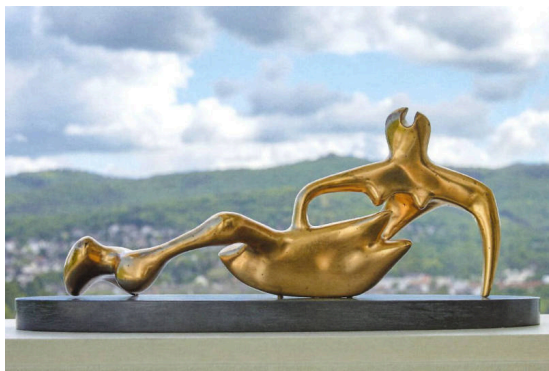

# Henry Moore Bibliography - Detailed Report

---

Page of

**0023535**

**Item Type**  
Miscellaneous

**Title**  
Postcards - Arp Museum

**Publisher**  
Arp Museum

**Place Published**  
Germany

**Date & Collation**

Postcards.Illus.

**Year**

2017

**Description**

<p>Eight different postcard&nbsp;images of Moore's work relating to the 2017 exhibition at the Arp Museum, Bahnhof&nbsp;Rolandseck, Bonn:<br><em>Reclining Figure</em> 1938&nbsp;&nbsp;(LH 192a)<br><em>Three Piece Sculpture: Vertebrae</em> 1968-69 (LH 580)<br><em>Reclining Figure</em> 1931 (LH 101)<br><em>Two Piece Points: Skull</em> 1969 (LH 600)<br><em>Mother and Child: Hood</em> 1982 (LH 850)<br><em>Draped Reclining Figure</em> 1952-53 (LH 336)<br><em>Large Four Piece Reclining Figure</em> 1972-73 (LH 629)<br><em>Head</em> 1964 (LH 522d)</p>