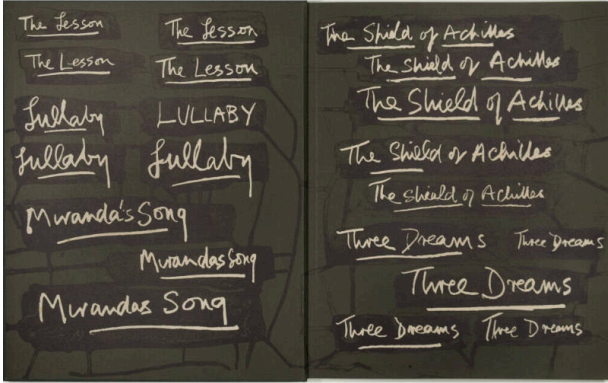

# Henry Moore Artwork Catalogue - Detailed Report

---

## End Papers: Front

**Catalogue Number**  
CGM 243

**Artwork Type**  
Graphic Summary

**Date**  
1973

**Dimensions**  
image: 413 x 670 mm

**Medium**  
lithograph in three colours

**Ownership**  
edition summary - see individual graphics for ownership

### More Information

Edition summary Lithograph in 3 colours: black, beige, dark green Printer: Curwen Prints Ltd, London Publisher: Petersburg Press Ltd, London Date published: 1973