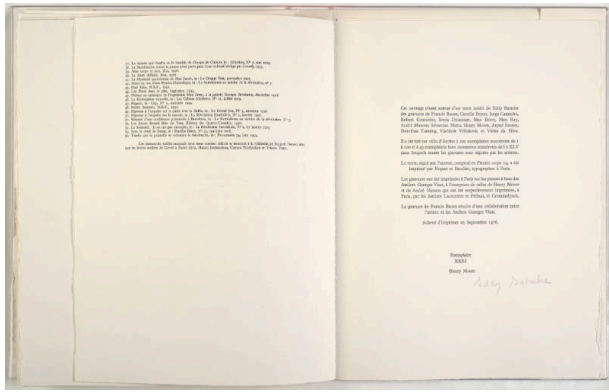

Henry Moore Artwork Catalogue - Detailed Report

La Mysticité Charnelle de René Crevel

Catalogue Number
POR 41 XXXI/XLV

Artwork Type
Portfolio

Date
1976

Paper Support
Arches