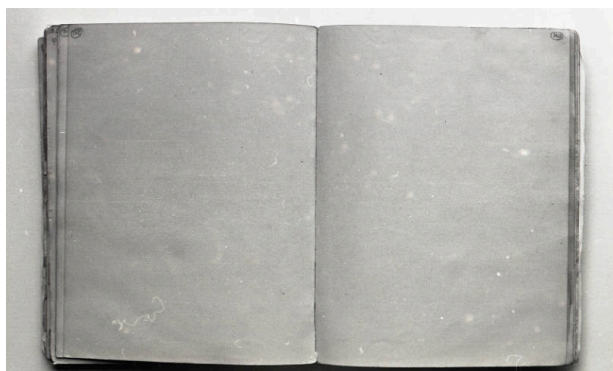

# Henry Moore Artwork Catalogue - Detailed Report

---

**(blank)**

**Catalogue Number**  
HMF 141b

**Artwork Type**  
Drawing

**Date**  
1922-24

**Dimensions**  
paper: 224 x 172 mm

**Paper Support**