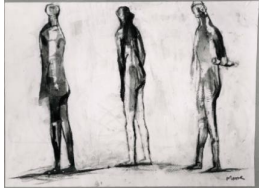

Henry Moore Artwork Catalogue - Report

Object number: HMF 81
(213)

Classifications: Drawing

Title: Three Tall Figures

Date: 1981

Medium: watercolour wash,
charcoal, conté crayon, ink

Paper Support: white wove
watermarked DISEGNO
PALLADIO