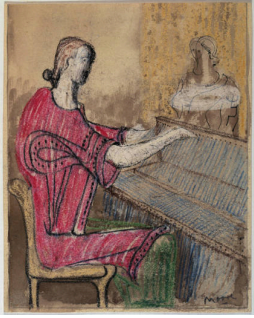

Henry Moore Artwork Catalogue - Report

Object number: HMF

2295b

Classifications: Drawing

Title: Penelope and Eurynome

Date: 1944

Medium: pencil, wax crayon,
watercolour wash, pen and ink

Paper Support: cream
medium-weight wove